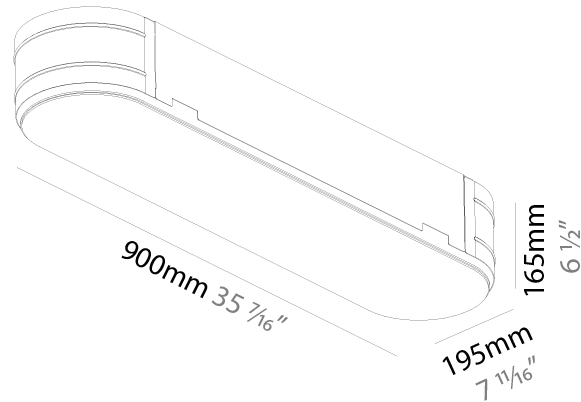

GENERAL

Series: Smoothy
Subseries: Smoothline
Brand: Prolicht
Division: Architectural
Mounting Type: Trimless
Mounting Location: Ceiling
Subcategory: Ambient

PHYSICAL

Shape: Oval
Length (mm): 900
Length (in): 35 7/16
Width (mm): 195
Width (in): 7 13/16
Depth (mm): 165
Depth (in): 6 1/2
Ceiling Thickness (mm): 10 / 12.5 / 15 / 25 / 30
Ceiling Thickness (in): 3/8 or 1/2 or 9/16 or 1 or 1 3/16
Min. Recessing Depth (mm): 180
Min. Recessing Depth (in): 7 1/16
Light Distribution: Direct
Weight (kg): 5.756
Weight (lbs): 12.66
Diffuser: PMMA - Opal
Fixture Material: Extruded Aluminum / Steel
Cut-out Measurements: 935mm / 36 15/16" x 230mm / 9 1/16"
Upon Request: Unique Sizes Unique Ceiling Thickness Unique Mounting Depth Spot Inserts

ELECTRICAL

Lamp Type: LED (Zhaga Standard)
Input Wattage (W): 31.5
Total Output Wattage (W): 27
Dimming: [Tri-Mode (Non-Dimming and Phase Dimming (120Vac only) and 0-10V Dimming)](#)
Driver Included: Yes
Driver Location: Integrated
Driver Type: Constant Current - Universal
Driver Class: Class 2
Input Voltage (V): 120 - 277
Constant Current (MA): 500

LED

[Color Temperature (*K): 3000 / 3500 / 4000](#)
Max. Delivered Lumen (lm): 2340 / 2518 / 2570
CRI: >80 CRI
Lamp Life (hrs): 50000
Upon Request: RGB-W Tunable White Special Color Temperature CRI90

OPTICAL

RATINGS AND CERTIFICATIONS

Certified By: Certified for North American Standards
IP rating: IP20

PROJECT
TYPE
SPECIFIER
QUANTITY
DATE

935mm x 230mm
36 13/16" x 9 1/16"

10 | 12 1/2 | 15 | 25 | 30mm
3/8" | 1/2" | 9/16" | 1" | 3/16"