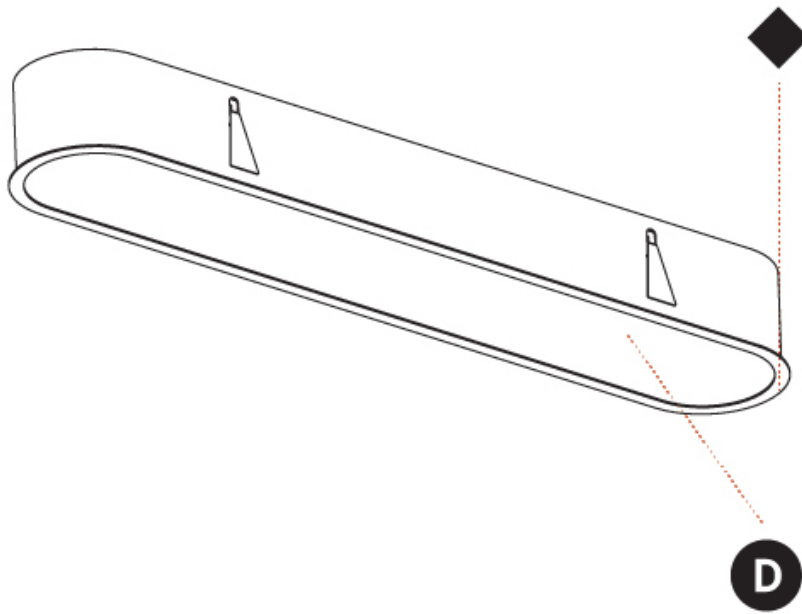

PROJECT
TYPE
SPECIFIER
QUANTITY
DATE

1235mm x 205mm
 48 5/8" x 8 1/16"

10 - 25mm
 3/8" - 1"

160mm
 6 5/16"

SMOOTHLINE RECESSED

A37757-

PROJECT	_____
TYPE	_____
SPECIFIER	_____
QUANTITY	_____
DATE	_____

SMOOTHLINE RECESSED