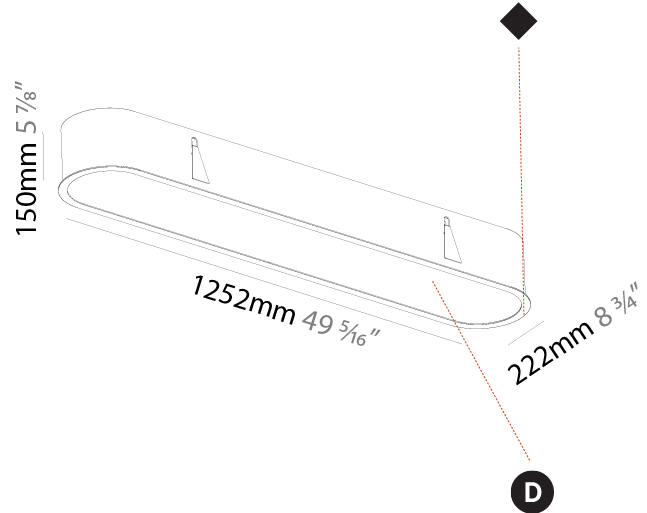

PROJECT
TYPE
SPECIFIER
QUANTITY
DATE

1235mm x 205mm
 48 5/8" x 8 1/16"

10 - 25mm
 3/8" - 1"

160mm
 6 5/16"

SMOOTHLINE RECESSED

A37757-

PROJECT	_____
TYPE	_____
SPECIFIER	_____
QUANTITY	_____
DATE	_____

SMOOTHLINE RECESSED